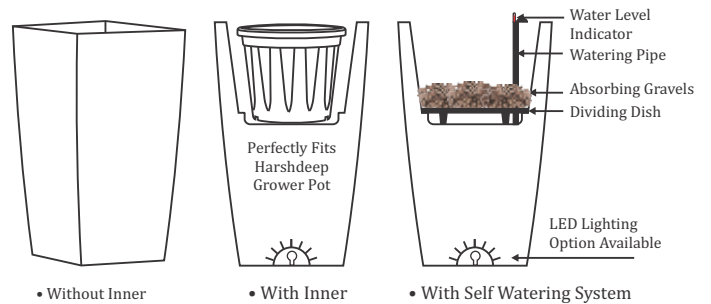

Paris 30	33 cm	60 cm	Fit 10" Pot
Paris 40	40 cm	76 cm	Fit 14" Pot

1. Wireless
2. Chargeable
3. Brightness Increases / Decreases
4. Remote Control
5. Color Selection
6. Flash - Colors keep alternating automatically
7. Strobe - Flash of 16 colors like disco lights
8. Fade - Light fade in and of 16 colors automatically
9. Smooth - Colors changing in a slow motion