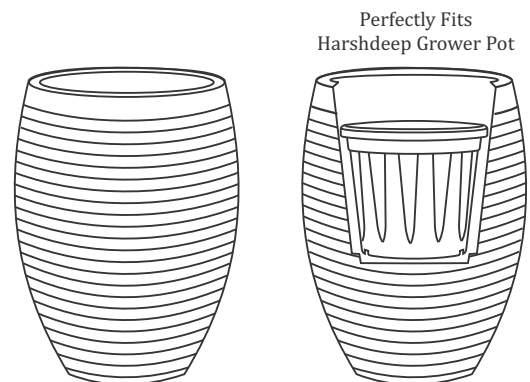

TECHNICAL GUIDE

Milano Short 30	30 cm	30 cm	Fits 8" Pot
Milano Short 40	40 cm	40 cm	Fits 10" Pot
Milano Short 50	50 cm	50 cm	Fits 14" Pot

This Planter comes with Scratch Proof Wheels!!!

Colour Your Collection

Milano High

TECHNICAL GUIDE

Milano High	42 cm	60 cm	Fits 10" Pot

• Without Inner

• With Inner

Colour Your Collection

Sand Stone Cream Stone Midnight Stone Natural Stone Grey Stone

Venice

TECHNICAL GUIDE

Venice Small	33 cm	60 cm
Venice Big	40 cm	76 cm

Perfectly Fits
Harshdeep Grower Pot

Colour Your Collection

Duro

TECHNICAL GUIDE

Duro 30	30cm	24cm
Duro 40	40cm	31cm
Duro 50	50cm	37cm
Duro 60	60cm	47cm
Duro 70	70cm	55cm
Duro 80	80cm	62cm
Duro 90	90cm	69cm
Duro 100	100cm	74cm
Duro 120	120cm	93cm
Duro 130	130cm	56cm
Duro Short 100	100 cm	74cm
Duro Short 130	130 cm	56cm