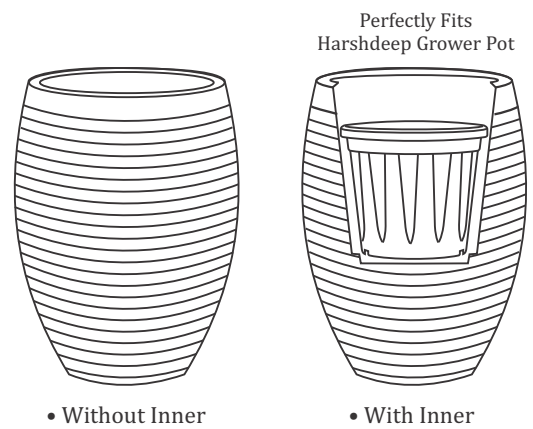

Colour Your Collection (With Illumination)

Natural Stone

Milano Short

TECHNICAL GUIDE

Miland Short 30	30 cm	30 cm	Fits 8" Pot
Miland Short 40	40 cm	40 cm	Fits 10" Pot
Miland Short 50	50 cm	50 cm	Fits 14" Pot

Colour Your Collection (With Illumination)

Natural Stone

Milano High

TECHNICAL GUIDE

Milano High	42 cm	60 cm	Fits 10" Pot

1. Wireless
2. Chargeable
3. Brightness Increases / Decreases
4. Remote Control
5. Color Selection

Colour Your Collection (With Illumination)

Natural Stone

Venice

TECHNICAL GUIDE

Venice Small	33 cm	60 cm
Venice Big	40 cm	76 cm

1. Wireless
2. Chargeable
3. Brightness Increases / Decreases
4. Remote Control
5. Color Selection
6. Flash - Colors keep alternating automatically
7. Strobe - Flash of 16 colors like disco lights
8. Fade - Light fade in and of 16 colors automatically
9. Smooth - Colors changing in a slow motion

Perfectly Fits Harshdeep Grower Pot

Colour Your Collection (With Illumination)

Natural Stone

Pebbles

TECHNICAL GUIDE

	L	W	H
Pebble Small	45 cm	20 cm	15 cm
Pebble Medium	60 cm	45 cm	23 cm

1. Wireless
2. Chargeable
3. Brightness Increases / Decreases
4. Remote Control
5. Color Selection
6. Flash - Colors keep alternating automatically
7. Strobe - Flash of 16 colors like disco lights
8. Fade - Light fade in and of 16 colors automatically
9. Smooth - Colors changing in a slow motion