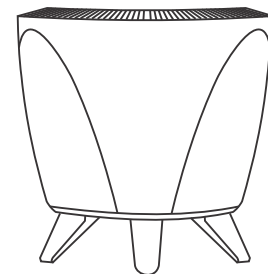

Lagos	13 cm	10 cm