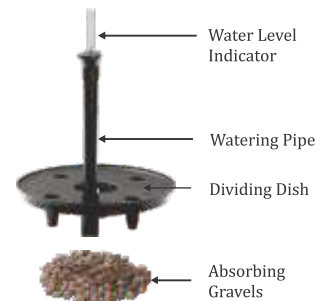

		
Oslo	10.5cm	11.5 cm

The Ultimate easy to use
Self Watering Pot !!!

Colour Your Collection

Magnet Pots

TECHNICAL GUIDE

Magnet Small	6 cm	5 cm
Magnet Big	9 cm	7.5 cm

The Ultimate Easy to use
Self Watering Pot !!!

The Kit Includes:

Colour Your Collection

Valencia with Wheels

TECHNICAL GUIDE

Valencia - 30	30 cm	27.5 cm
Valencia - 35	35 cm	32 cm
Valencia - 40	40 cm	36.5 cm

Self Watering System Available

The Kit Includes: