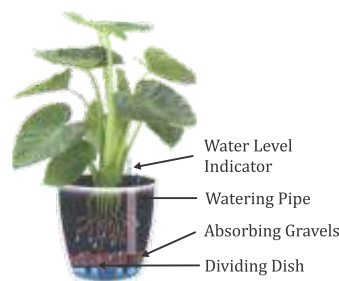

		
Oslo	10.5cm	11.5 cm

The Ultimate easy to use
Self Watering Pot !!!

Colour Your Collection

Magnet Pots

TECHNICAL GUIDE

Magnet Small	6 cm	5 cm
Magnet Big	9 cm	7.5 cm

The Ultimate Easy to use
Self Watering Pot !!!

The Kit Includes:

Colour Your Collection

Valencia with Wheels

TECHNICAL GUIDE

Valencia - 30	30 cm	27.5 cm
Valencia - 35	35 cm	32 cm
Valencia - 40	40 cm	36.5 cm

Self Watering System Available

The Kit Includes: