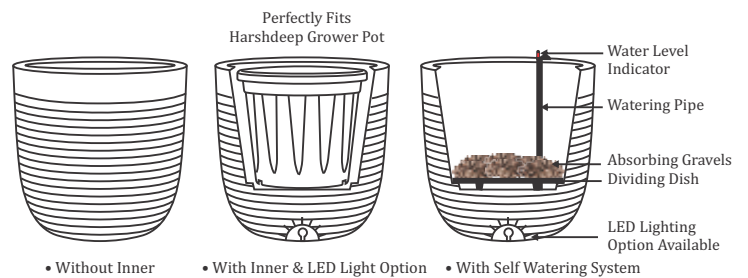

Paris 30	33 cm	60 cm	Fit 10" Pot
Paris 40	40 cm	76 cm	Fit 14" Pot

1. Wireless
2. Chargeable
3. Brightness Increases / Decreases
4. Remote Control
5. Color Selection
6. Flash - Colors keep alternating automatically
7. Strobe - Flash of 16 colors like disco lights
8. Fade - Light fade in and of 16 colors automatically
9. Smooth - Colors changing in a slow motion

Colour Your Collection (With Illumination)

Natural Stone

Milano Short

TECHNICAL GUIDE

Miland Short 30	30 cm	30 cm	Fits 8" Pot
Miland Short 40	40 cm	40 cm	Fits 10" Pot
Miland Short 50	50 cm	50 cm	Fits 14" Pot

1. Wireless
2. Chargeable
3. Brightness Increases / Decreases
4. Remote Control
5. Color Selection
6. Flash - Colors keep alternating automatically
7. Strobe - Flash of 16 colors like disco lights
8. Fade - Light fade in and of 16 colors automatically
9. Smooth - Colors changing in a slow motion

Colour Your Collection (With Illumination)

Natural Stone

Milano High

TECHNICAL GUIDE

Milano High	42 cm	60 cm	Fits 10" Pot

1. Wireless
2. Chargeable
3. Brightness Increases / Decreases
4. Remote Control
5. Color Selection