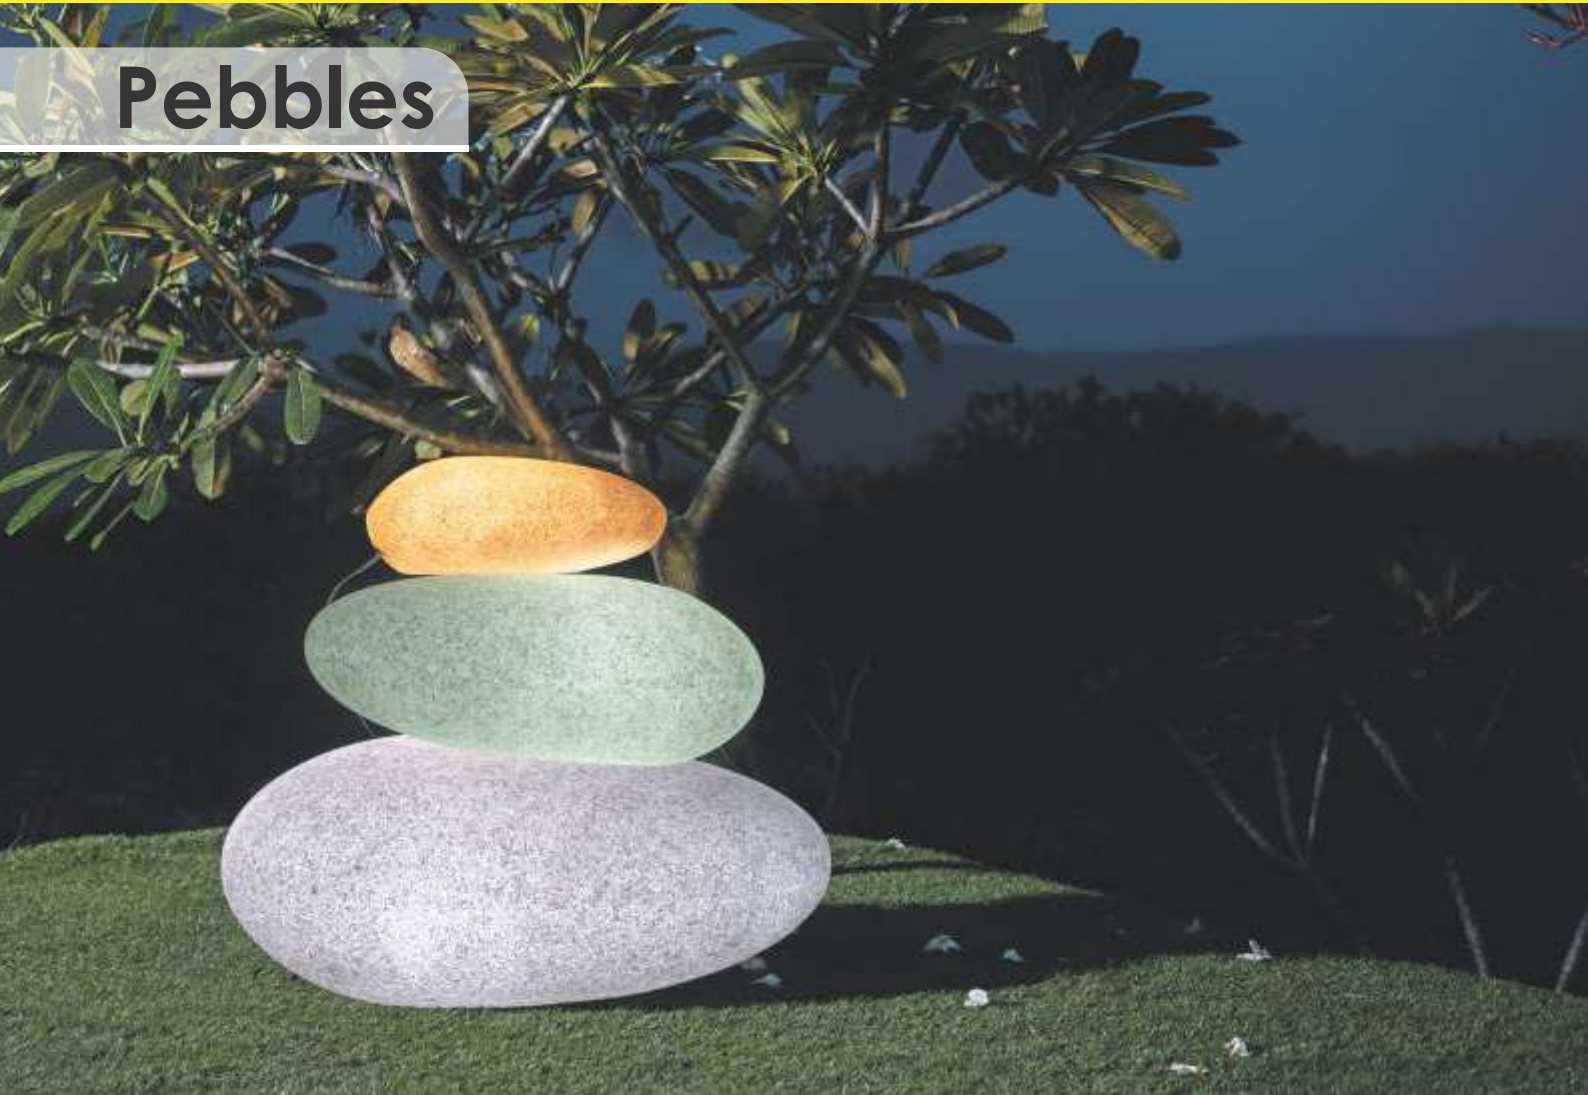

Pebbles

TECHNICAL GUIDE

	L	W	H
Pebble Small	45 cm	20 cm	15 cm
Pebble Medium	60 cm	45 cm	23 cm

1. Wireless
2. Chargeable
3. Brightness Increases / Decreases
4. Remote Control
5. Color Selection
6. Flash - Colors keep alternating automatically
7. Strobe - Flash of 16 colors like disco lights
8. Fade - Light fade in and of 16 colors automatically
9. Smooth - Colors changing in a slow motion