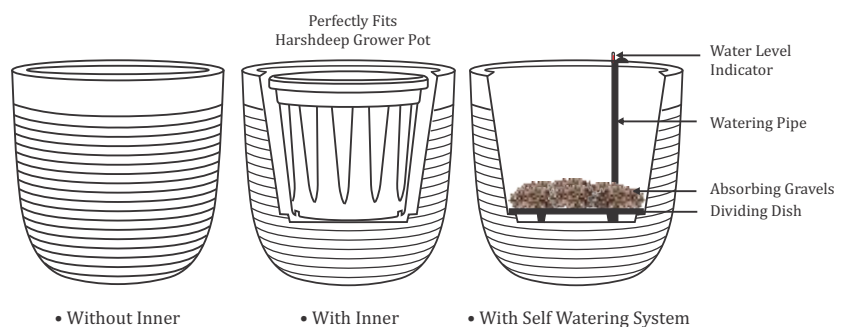

TECHNICAL GUIDE

Milano Short 30	30 cm	30 cm	Fits 8" Pot
Milano Short 40	40 cm	40 cm	Fits 10" Pot
Milano Short 50	50 cm	50 cm	Fits 14" Pot

This Planter comes with Scratch Proof Wheels!!!

Colour Your Collection

Milano High

TECHNICAL GUIDE

Milano High	42 cm	60 cm	Fits 10" Pot

• Without Inner

• With Inner

Colour Your Collection

Sand Stone Cream Stone Midnight Stone Natural Stone Grey Stone

Venice

TECHNICAL GUIDE

Venice Small	33 cm	60 cm
Venice Big	40 cm	76 cm

Perfectly Fits
Harshdeep Grower Pot

Colour Your Collection

Duro

TECHNICAL GUIDE

Duro 30	30cm	24cm
Duro 40	40cm	31cm
Duro 50	50cm	37cm
Duro 60	60cm	47cm
Duro 70	70cm	55cm
Duro 80	80cm	62cm
Duro 90	90cm	69cm
Duro 100	100cm	74cm
Duro 120	120cm	93cm
Duro 130	130cm	56cm
Duro Short 100	100 cm	74cm
Duro Short 130	130 cm	56cm