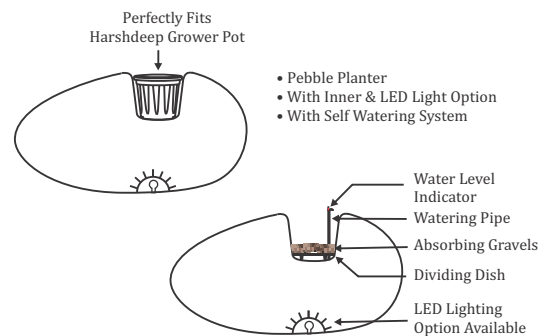

Remote

Colour Your Collection (With Illumination)

Natural Stone

Pebble Planter

TECHNICAL GUIDE

Pebble Medium	60 cm	45 cm	23 cm	Fits 4.5" Pot

1. Wireless
2. Chargeable
3. Brightness Increases / Decreases
4. Remote Control
5. Color Selection
6. Flash - Colors keep alternating automatically
7. Strobe - Flash of 16 colors like disco lights
8. Fade - Light fade in and of 16 colors automatically
9. Smooth - Colors changing in a slow motion