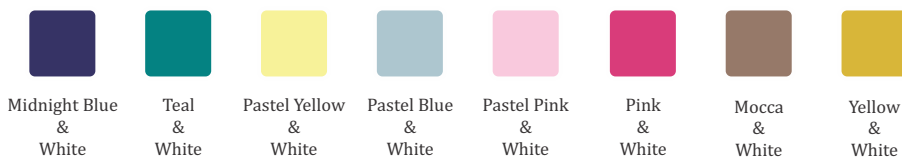

WONDER WALL

Atlantis - Self Watering Planter

TECHNICAL GUIDE

Atlantis Small - 10	10 cm	11.5 cm
Atlantis Big	14 cm	15 cm

Developed by bright minds of Harshdeep.
Pretty Smart.

Colour Your Collection

Verona

TECHNICAL GUIDE